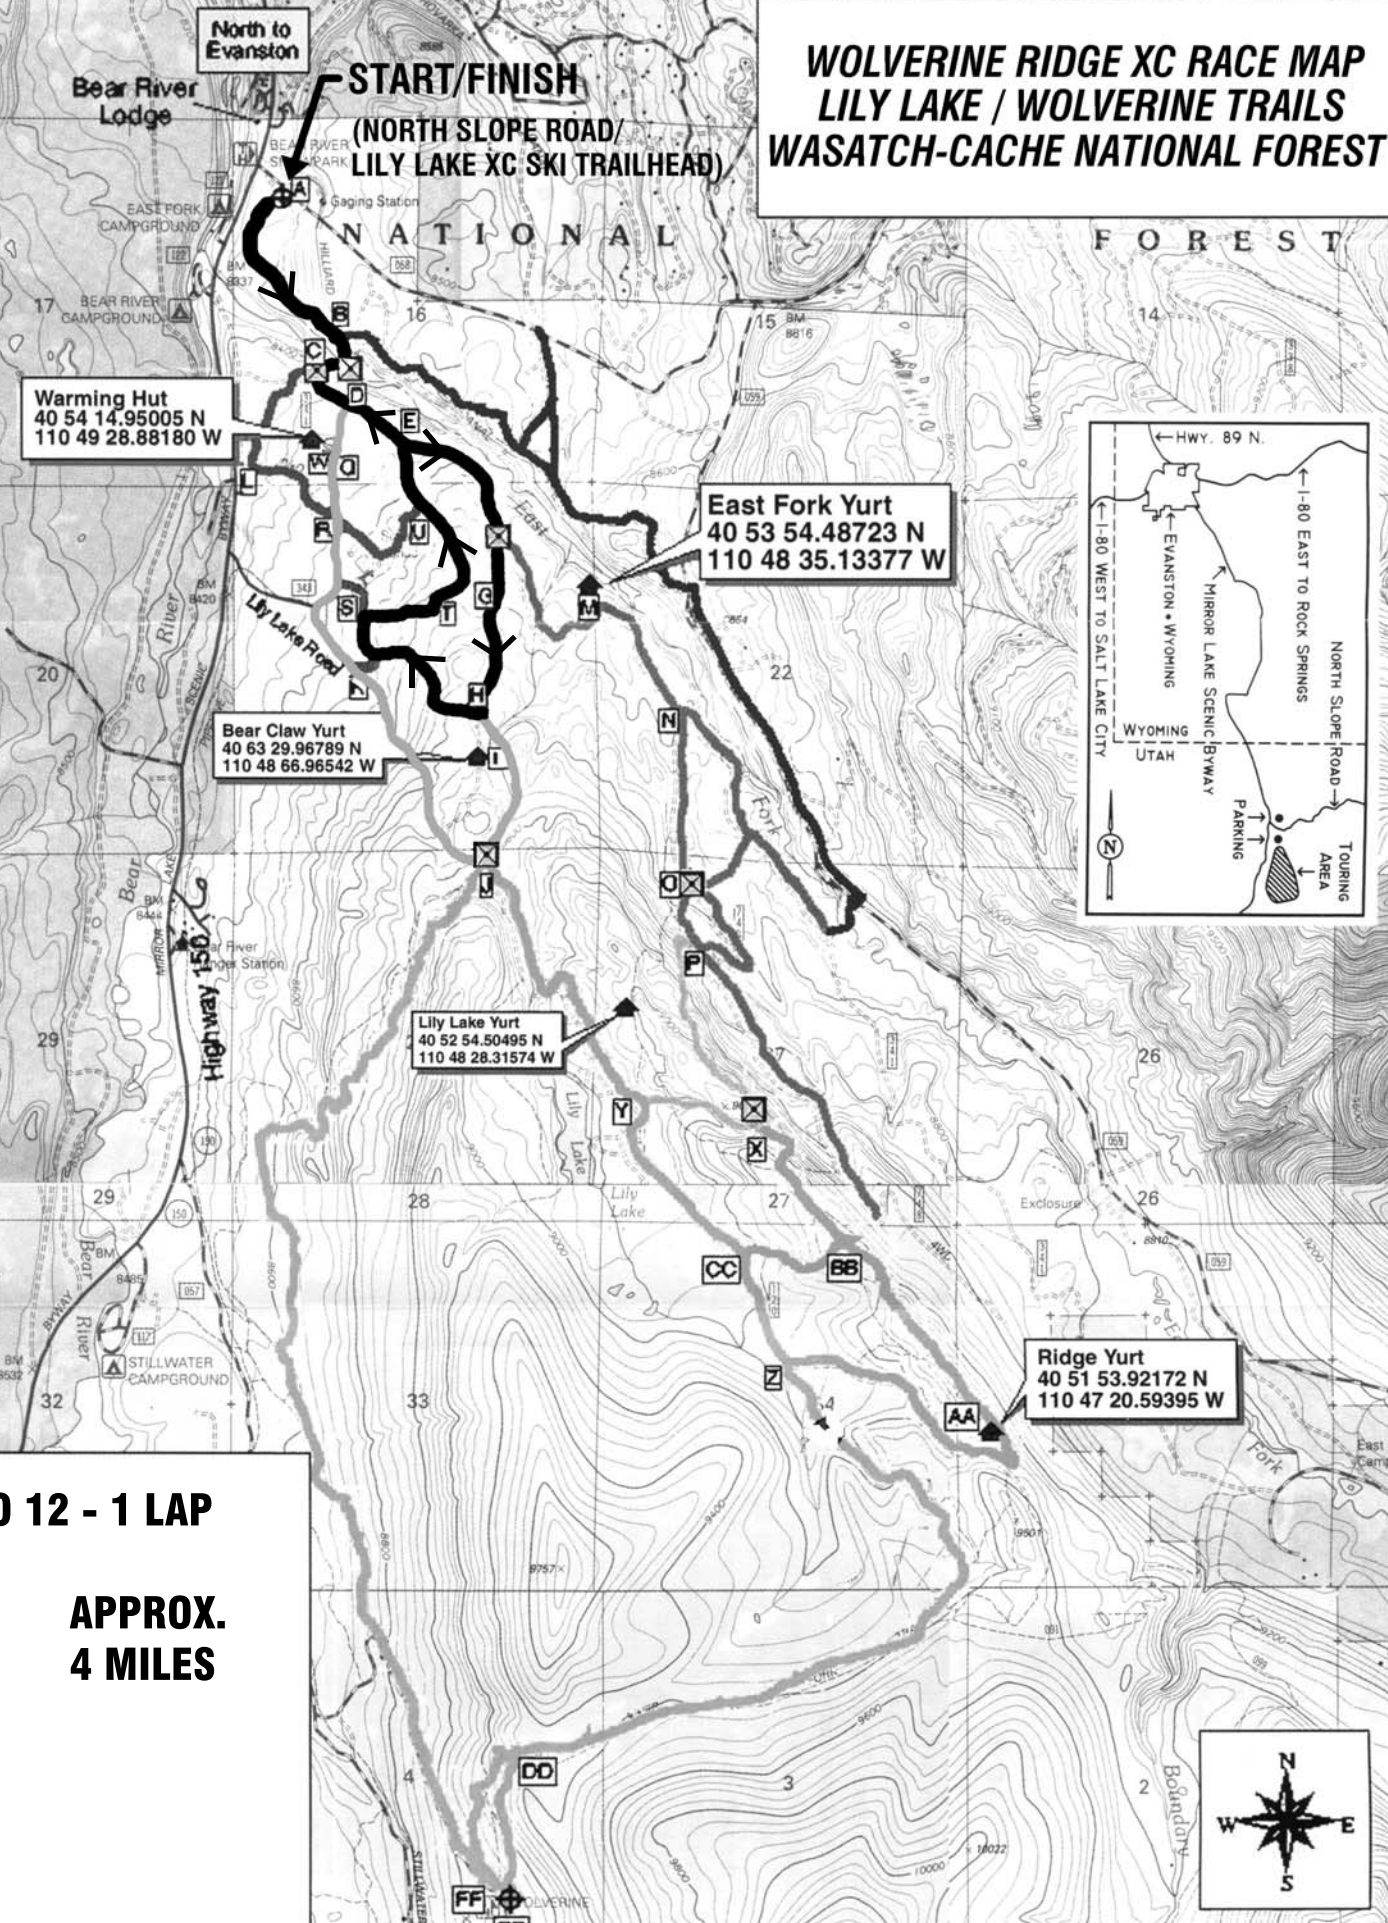

**WOLVERINE RIDGE XC RACE MAP  
LILY LAKE / WOLVERINE TRAILS  
WASATCH-CACHE NATIONAL FOREST**

**Warming Hut**  
40 54 14.95005 N  
110 49 28.88180 W

**East Fork Yurt**  
40 53 54.48723 N  
110 48 35.13377 W

**Bear Claw Yurt**  
40 53 29.96789 N  
110 48 56.96542 W

**Lily Lake Yurt**  
40 52 54.50495 N  
110 48 28.31574 W

**Ridge Yurt**  
40 51 53.92172 N  
110 47 20.59395 W

**10 TO 12 - 1 LAP**  
**APPROX.**  
**4 MILES**